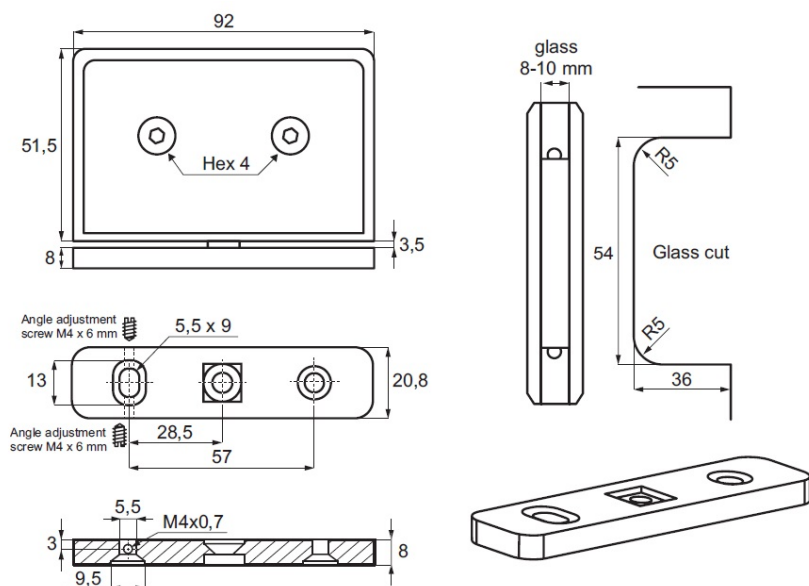

PRODUCT SHEET

Description:

Shower Pivot Hinge "Lodz II", Floor/Glass, Alu-Look, 51,5x92 x21mm. With Adjustable Base, Brass Material, Incl., 2 Holes, 6-10mm Glass Thickness, w/Angle Adjustment Function, & 25DG Return Function, Brass Material, Rectangular Shape, w/Chamferede Edges

Item number:

15.23.945-7

Units	Box	Carton	HS Code	Barcode
Pcs.	1	20	8302100090	
				5704866470469

SISO A/S

Mileparken 11
DK-2740 Skovlunde
Denmark
VAT: DK 24786013

Phone +45 45 830 900

www.siso.dk
siso@siso.dk

Danske Bank
Nytorv Branch
Copenhagen
SWIFT: DABADKKK

Account no.
4180 3112 112936
IBAN Account
DK7230003112112936